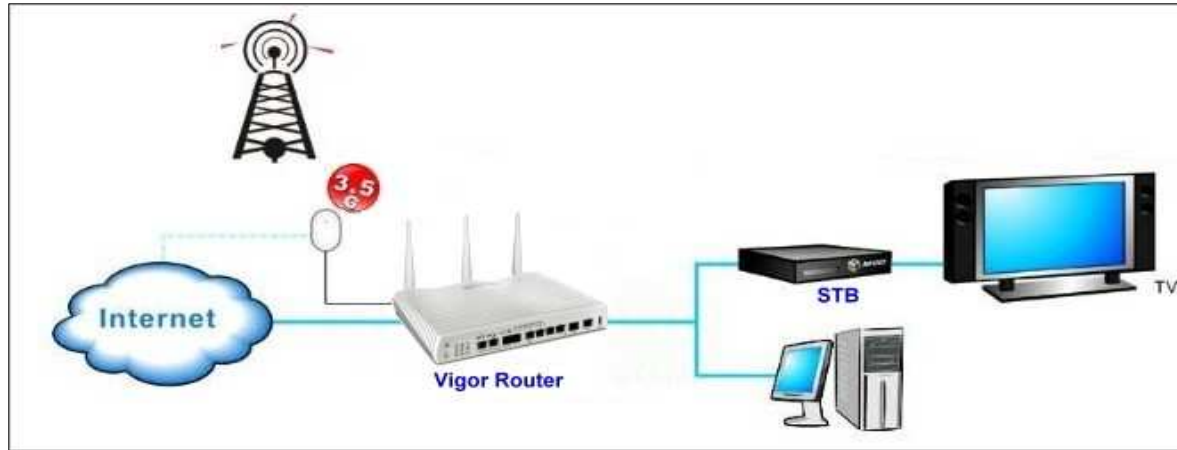

3G modem/cellphone list

The following 3G modems / cellphones have been tested with Vigor2110 series , Vigor2130 series, Vigor2710 series , Vigor2800 series , Vigor2820 series , Vigor2910 series , Vigor2920 series, Vigor3100 series , VigorPro 5510 series, VigorIPPBX 2820 series and VigorFly200. Many other standard 3G modems / cellphones will also work and please download latest Firmware for your Vigor Router.